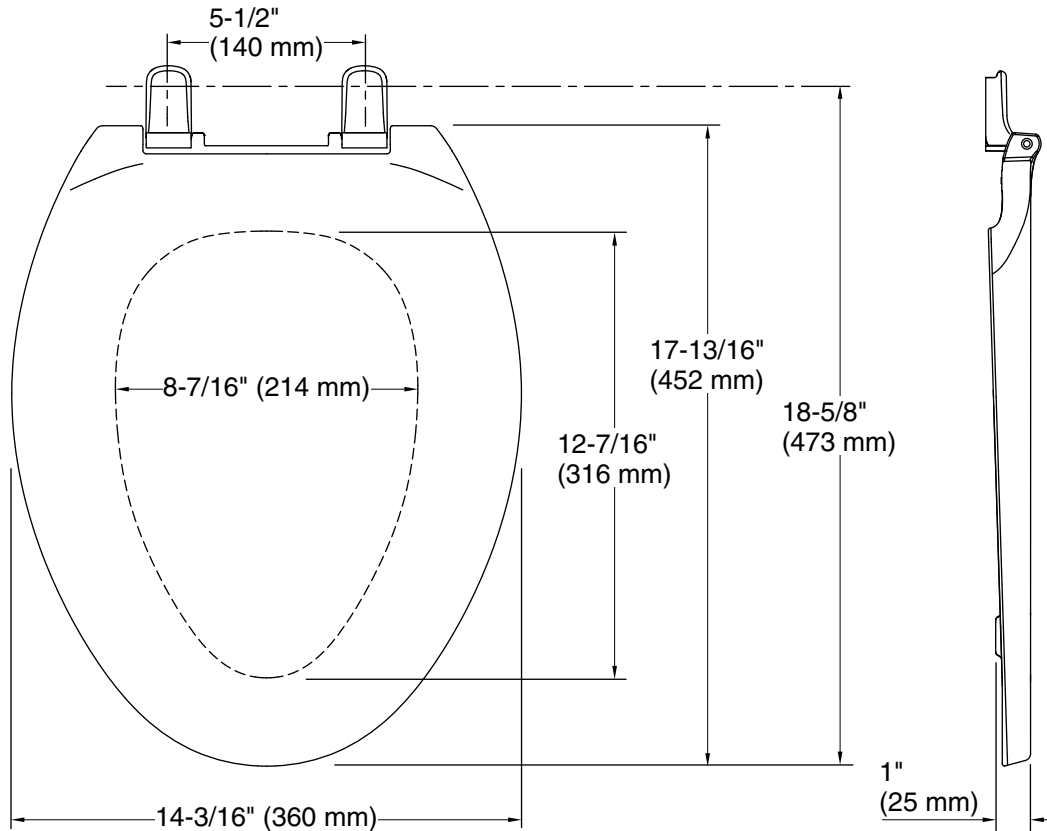

Technical Information

All product dimensions are nominal.

Seat shape type: Elongated
 Seat front type: Closed-front
 Seat-mounting holes: 5-1/2" (140 mm)

Notes

Install this product according to the installation guide.